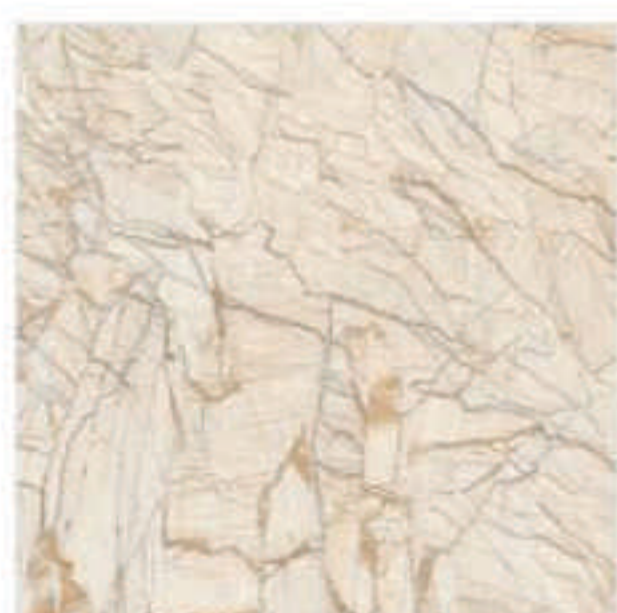

ADRIANA GOLD

ADRIANA SAND

ALPEN BEIGE

POLISHED SERIES

DIGITAL VITRIFIED TILES
600 x 600 mm

ANTIQU CREMA

ARCTIC SAND

ARCTIC SILVER