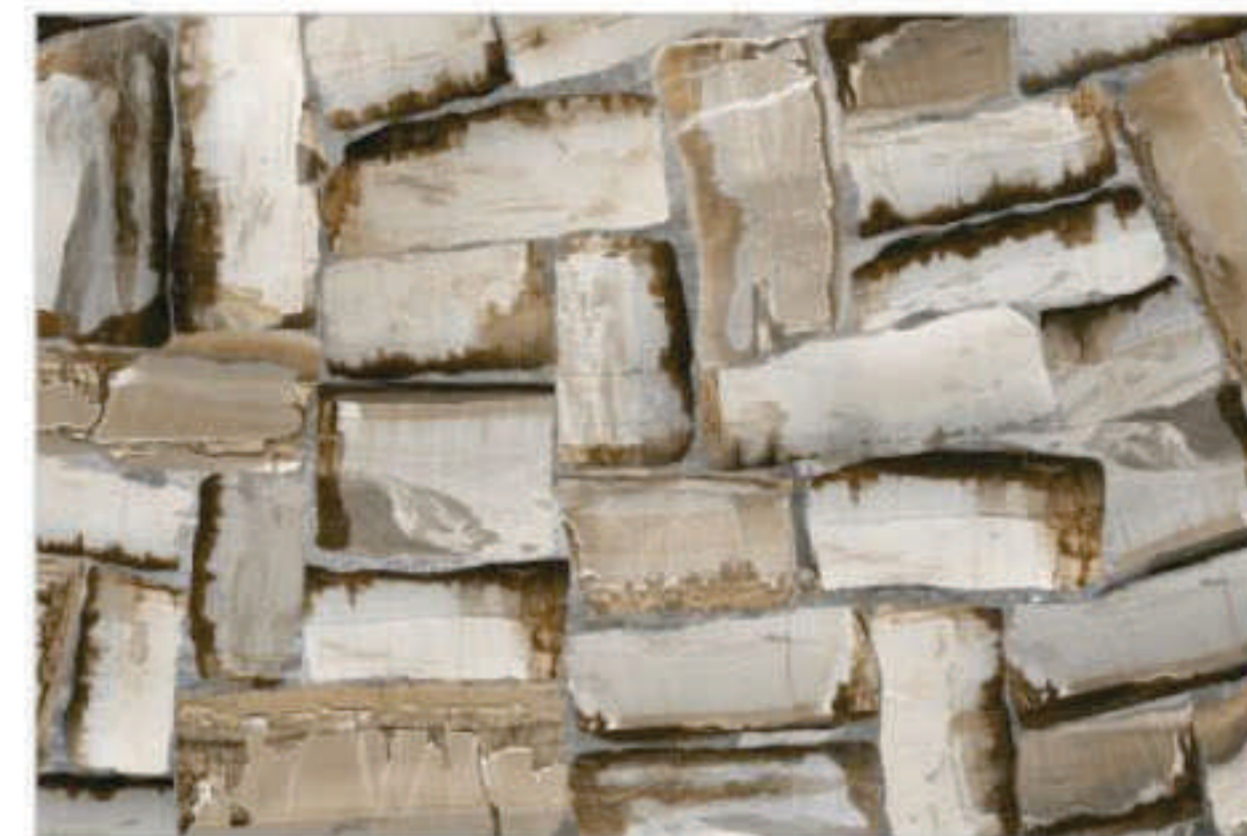

TERRA WENGE

WOOD SERIES
DIGITAL VITRIFIED TILES
800 x 1200 mm

SUGAR FINISH SERIES

DIGITAL VITRIFIED TILES
800 x 1200 mm

SF 3001

SF 3002

SF 3003

SF 3006