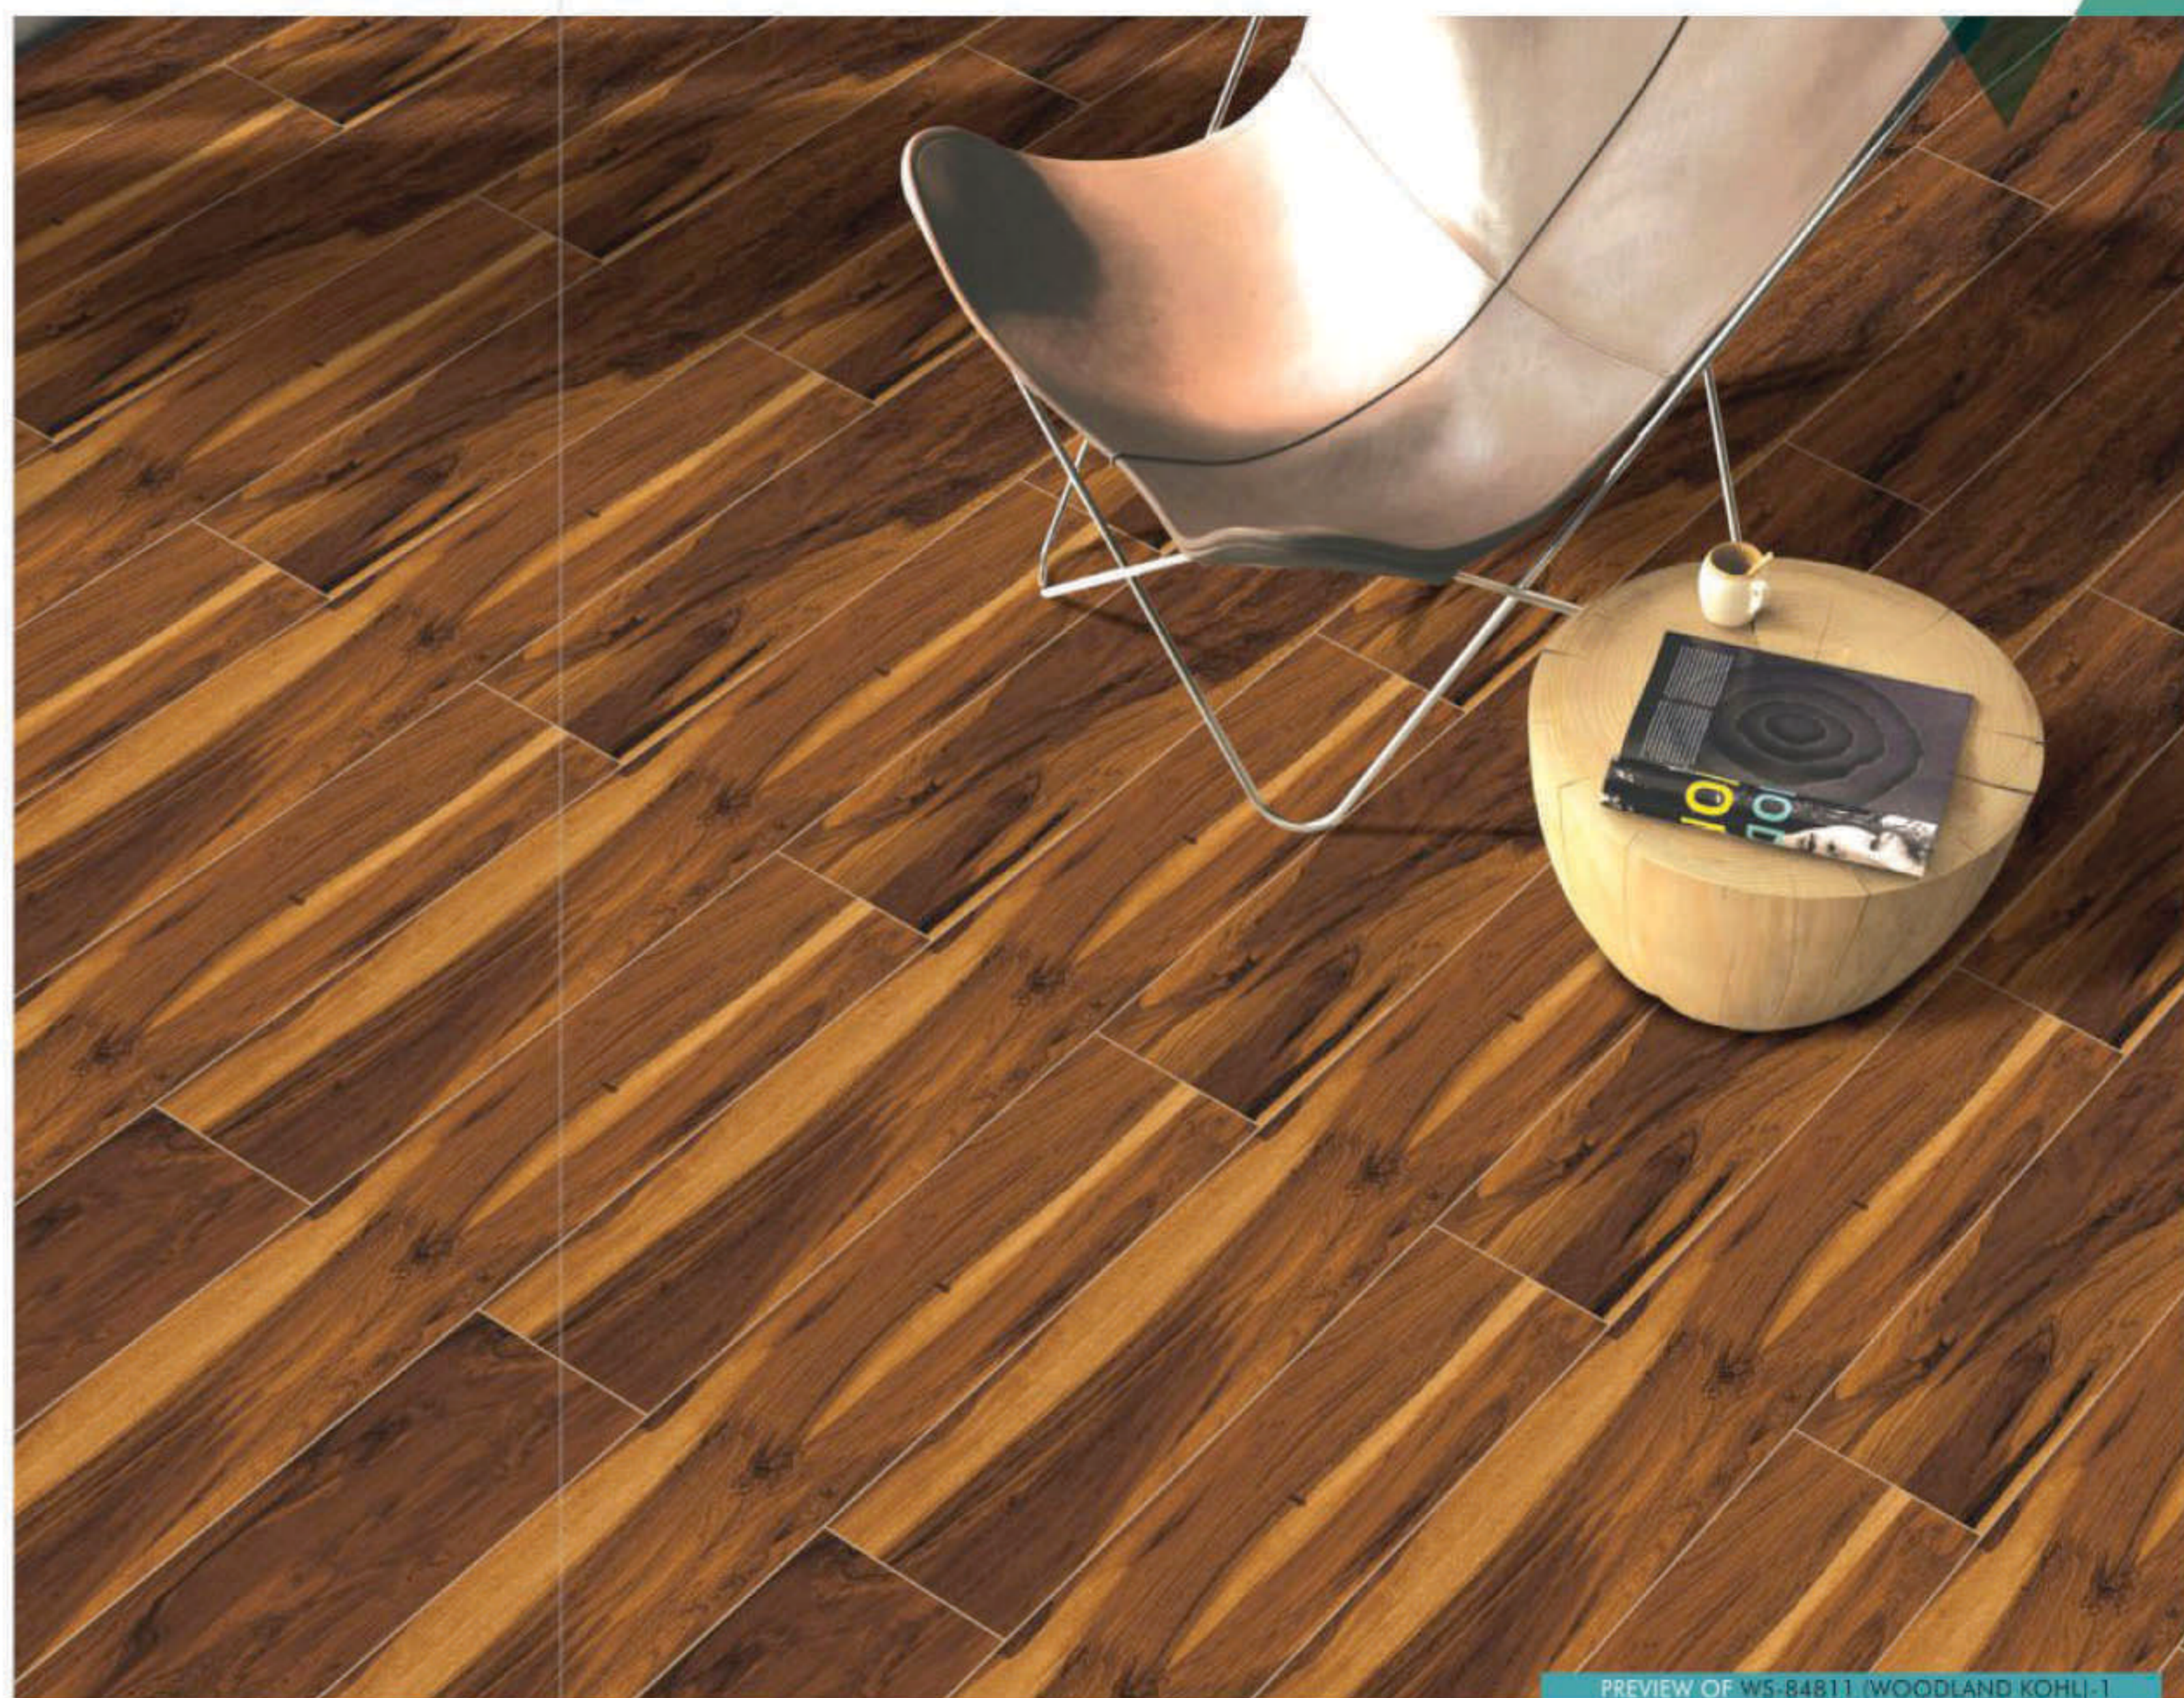

WOOD STRIP SERIES

DIGITAL VITRIFIED TILES
190 x 1200 mm

PREVIEW OF WS-84811 (WOODLAND KOHL)-1