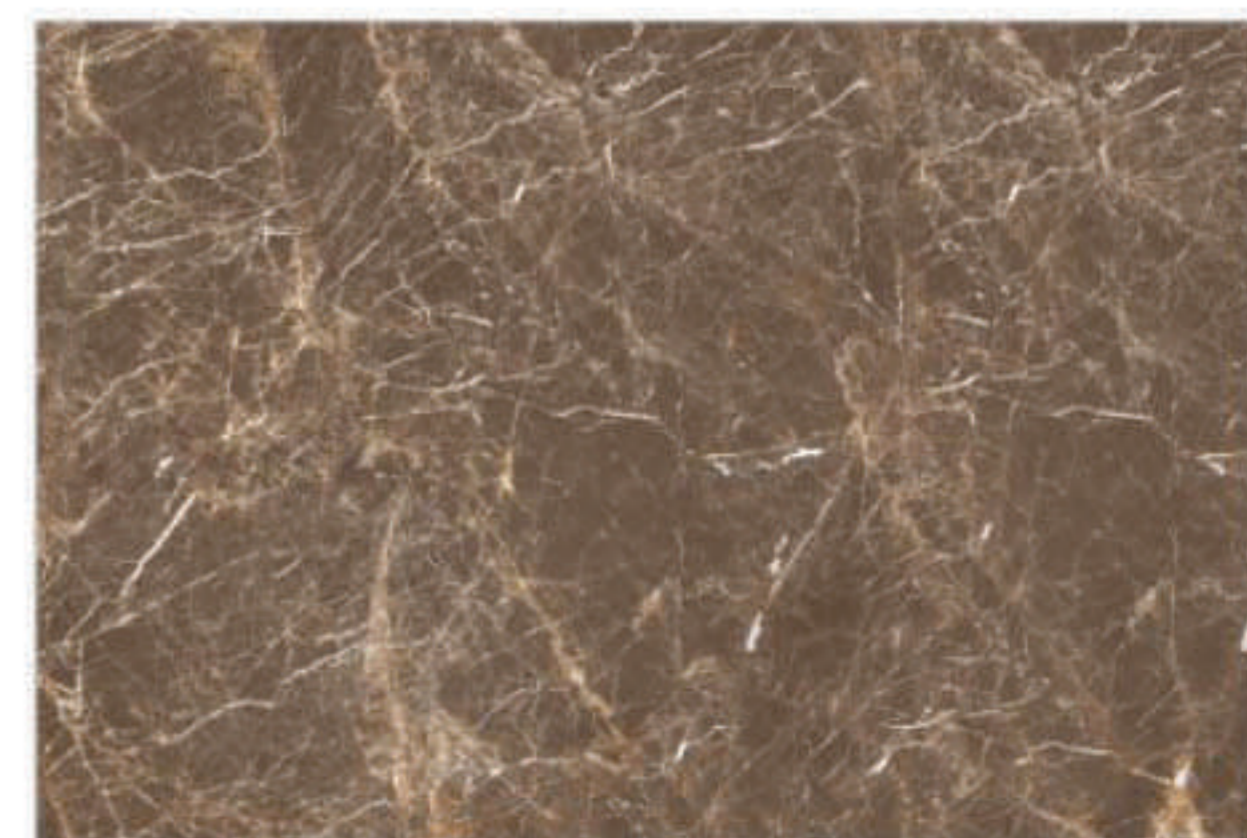

SUGAR FINISH SERIES

DIGITAL VITRIFIED TILES
800 x 1200 mm

SF 3004

SF 3007

SF 3005

SF 3008

SF 3009

SF 3012