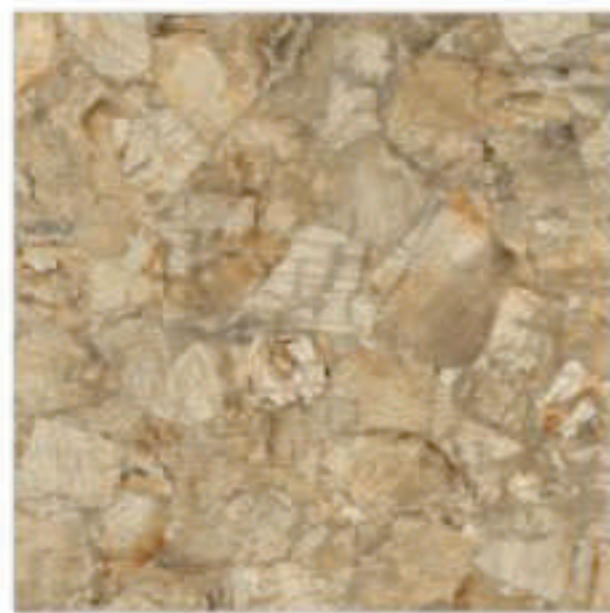

DIGITAL VITRIFIED TILES
600 x 600 mm

TRAVERTINE BROWN

TRAVERTINE LIGHT

TWILIGHT WHITE

TWILIGHT GOLD

TWILIGHT COFFEE

TWILIGHT VERDE

PREVIEW OF TWILIGHT WHITE