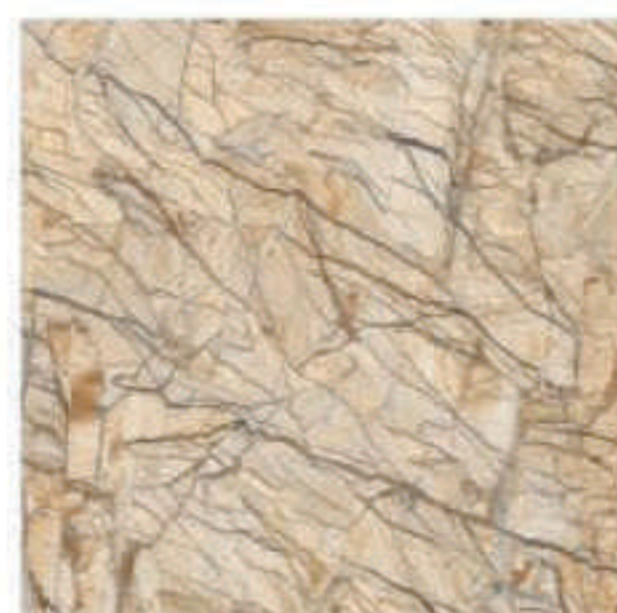

ADRIANA GOLD

ADRIANA SAND

ALPEN BEIGE

POLISHED SERIES

DIGITAL VITRIFIED TILES
600 x 600 mm

ANTIQU CREMA

ARCTIC SAND

ARCTIC SILVER