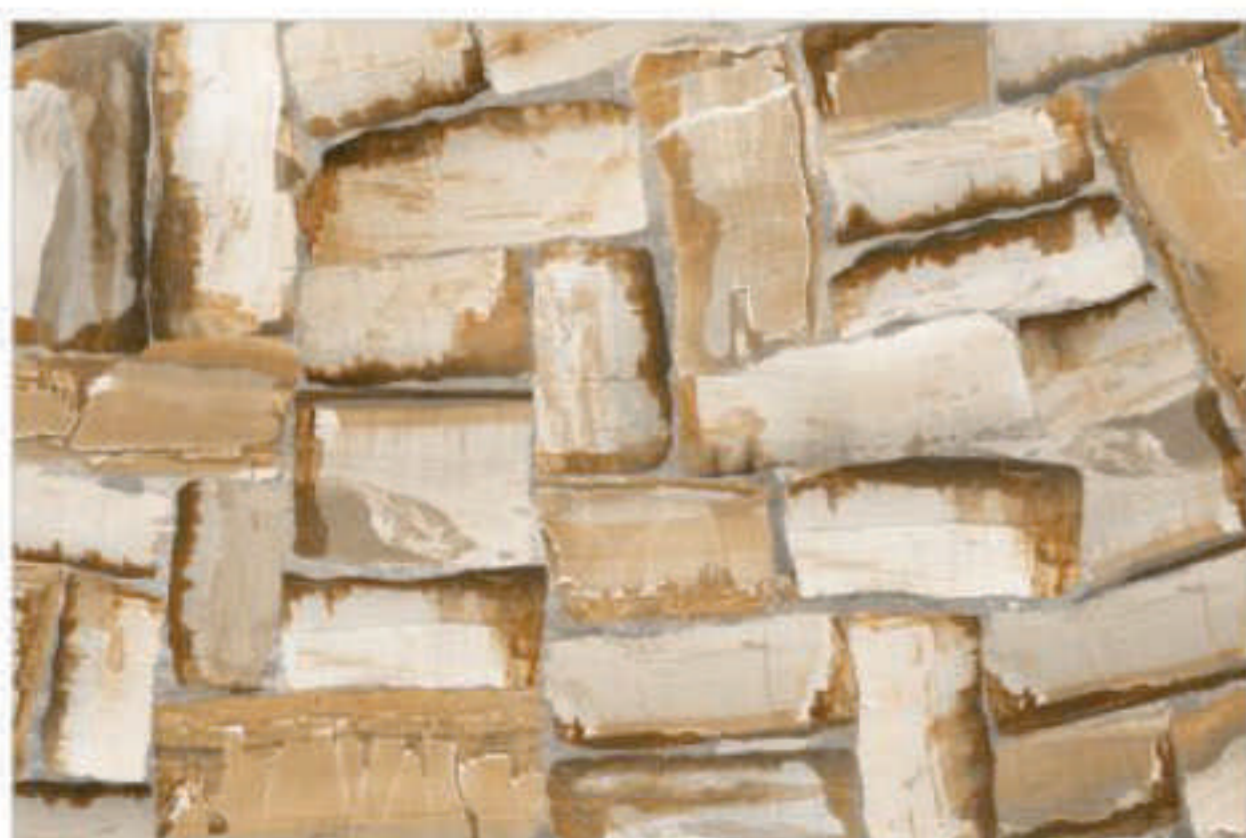

SUGAR FINISH SERIES

DIGITAL VITRIFIED TILES
800 x 1200 mm

SF 3004

SF 3007

SF 3005

SF 3008

SF 3009

SF 3012