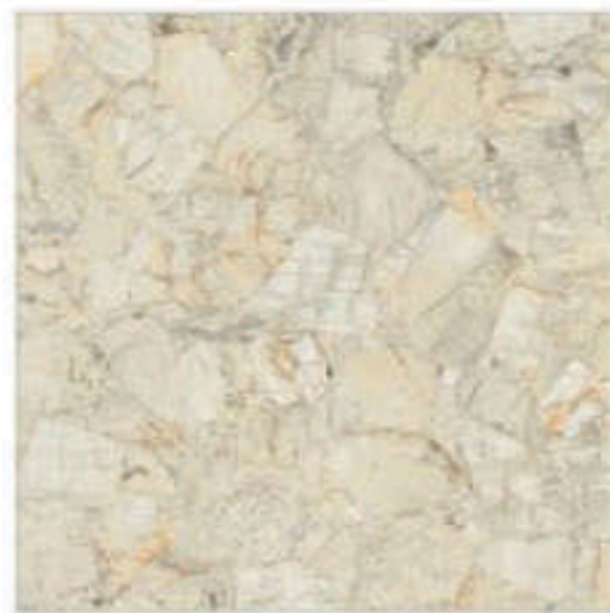

DIGITAL VITRIFIED TILES
600 x 600 mm

TRAVERTINE BROWN

TRAVERTINE LIGHT

TWILIGHT WHITE

TWILIGHT GOLD

TWILIGHT COFFEE

TWILIGHT VERDE

PREVIEW OF TWILIGHT WHITE