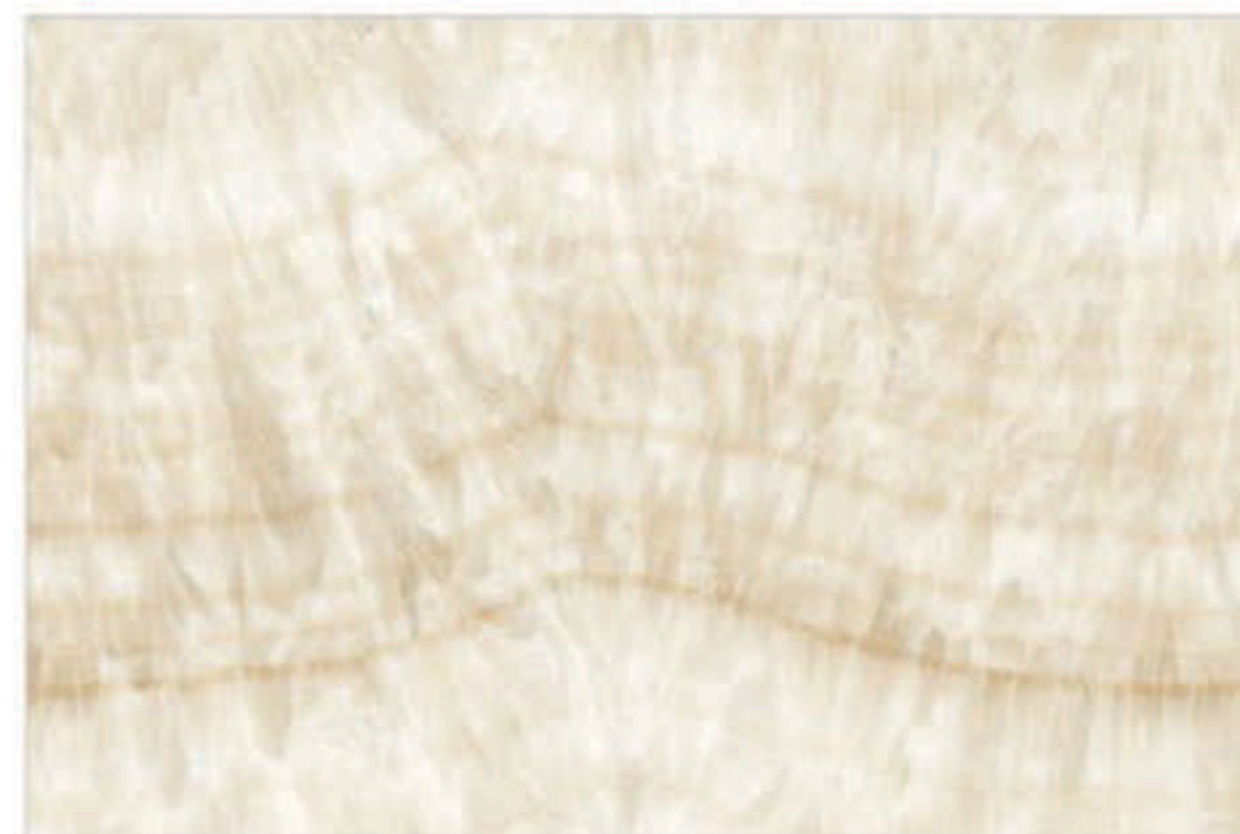

CITRINE BEIGE