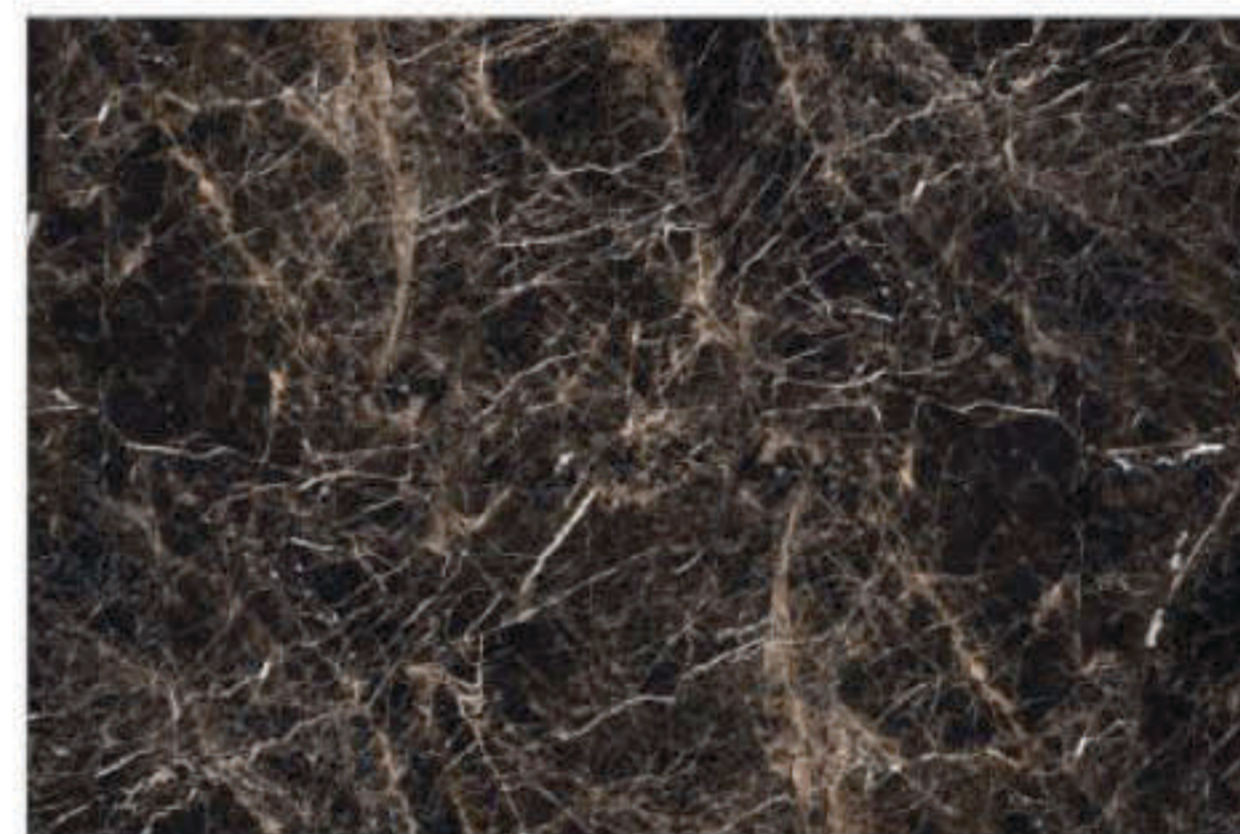

SUGAR FINISH SERIES

DIGITAL VITRIFIED TILES
800 x 1200 mm

SF 3007