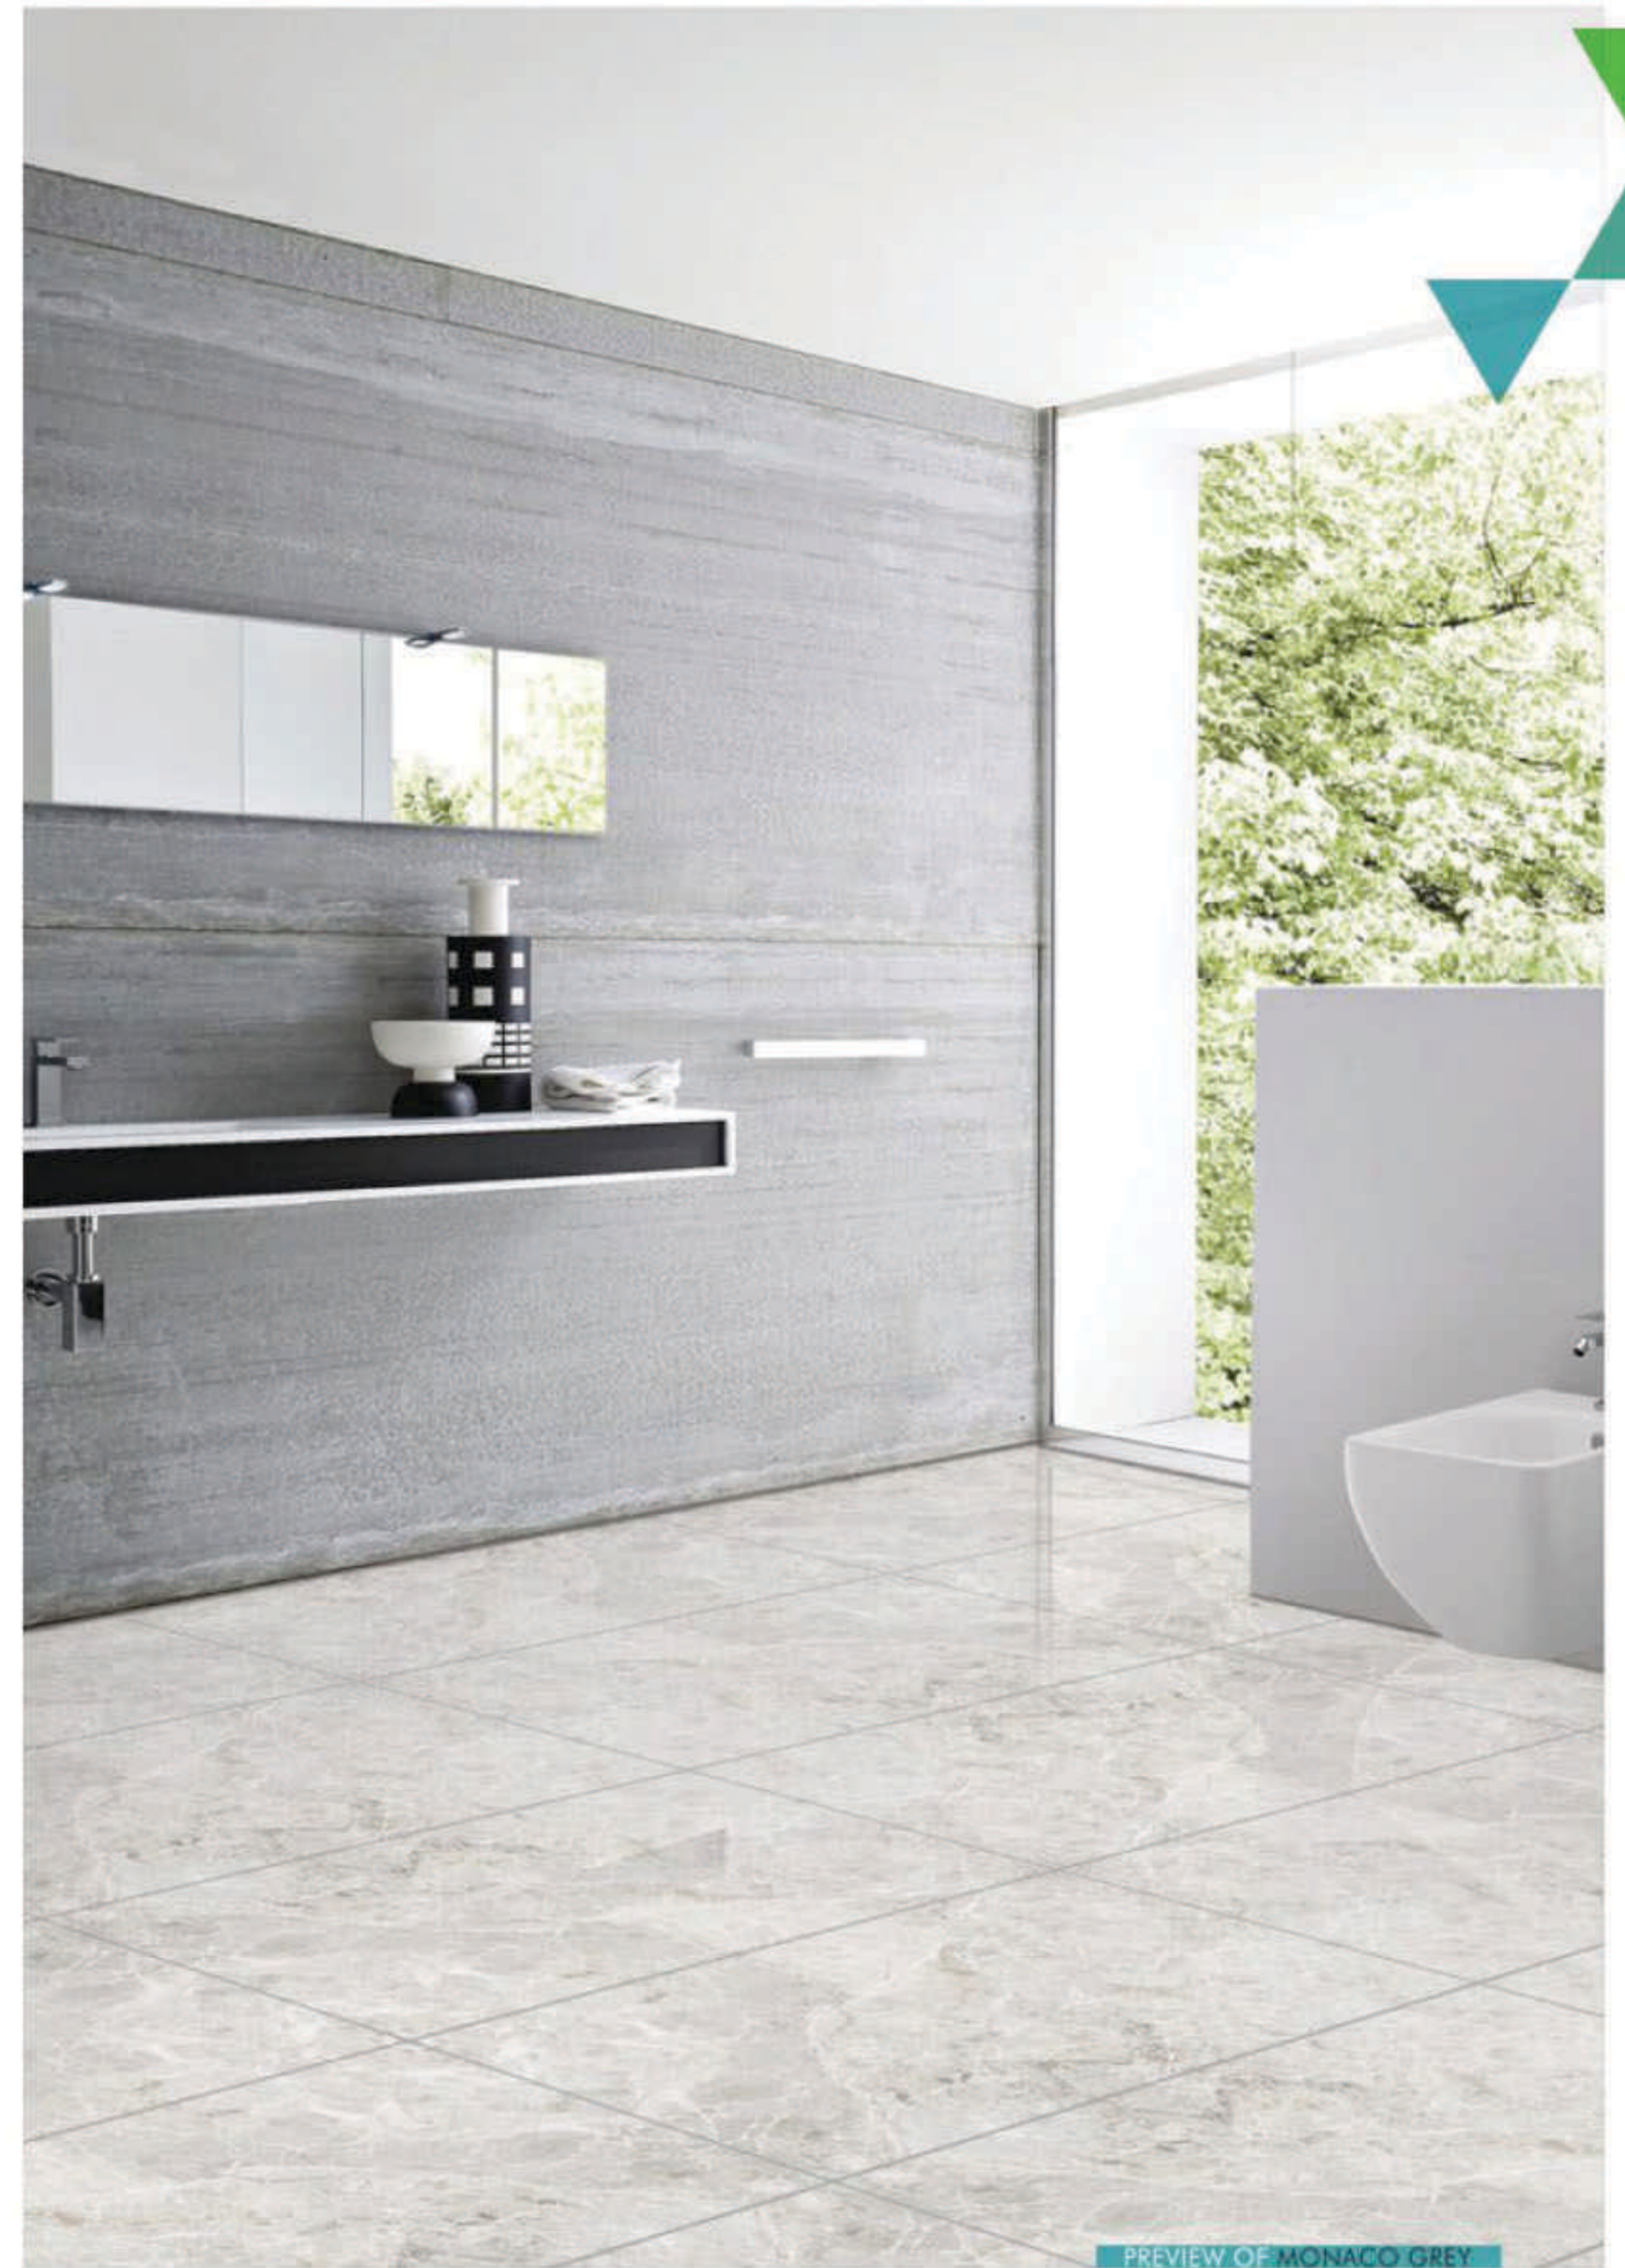

LIME STONE BEIGE

LIME STONE GREY

POLISHED SERIES

DIGITAL VITRIFIED TILES
600 x 1200 mm

LIME STONE BROWN

MONACO GREY

PREVIEW OF MONACO GREY

POLISHED SERIES