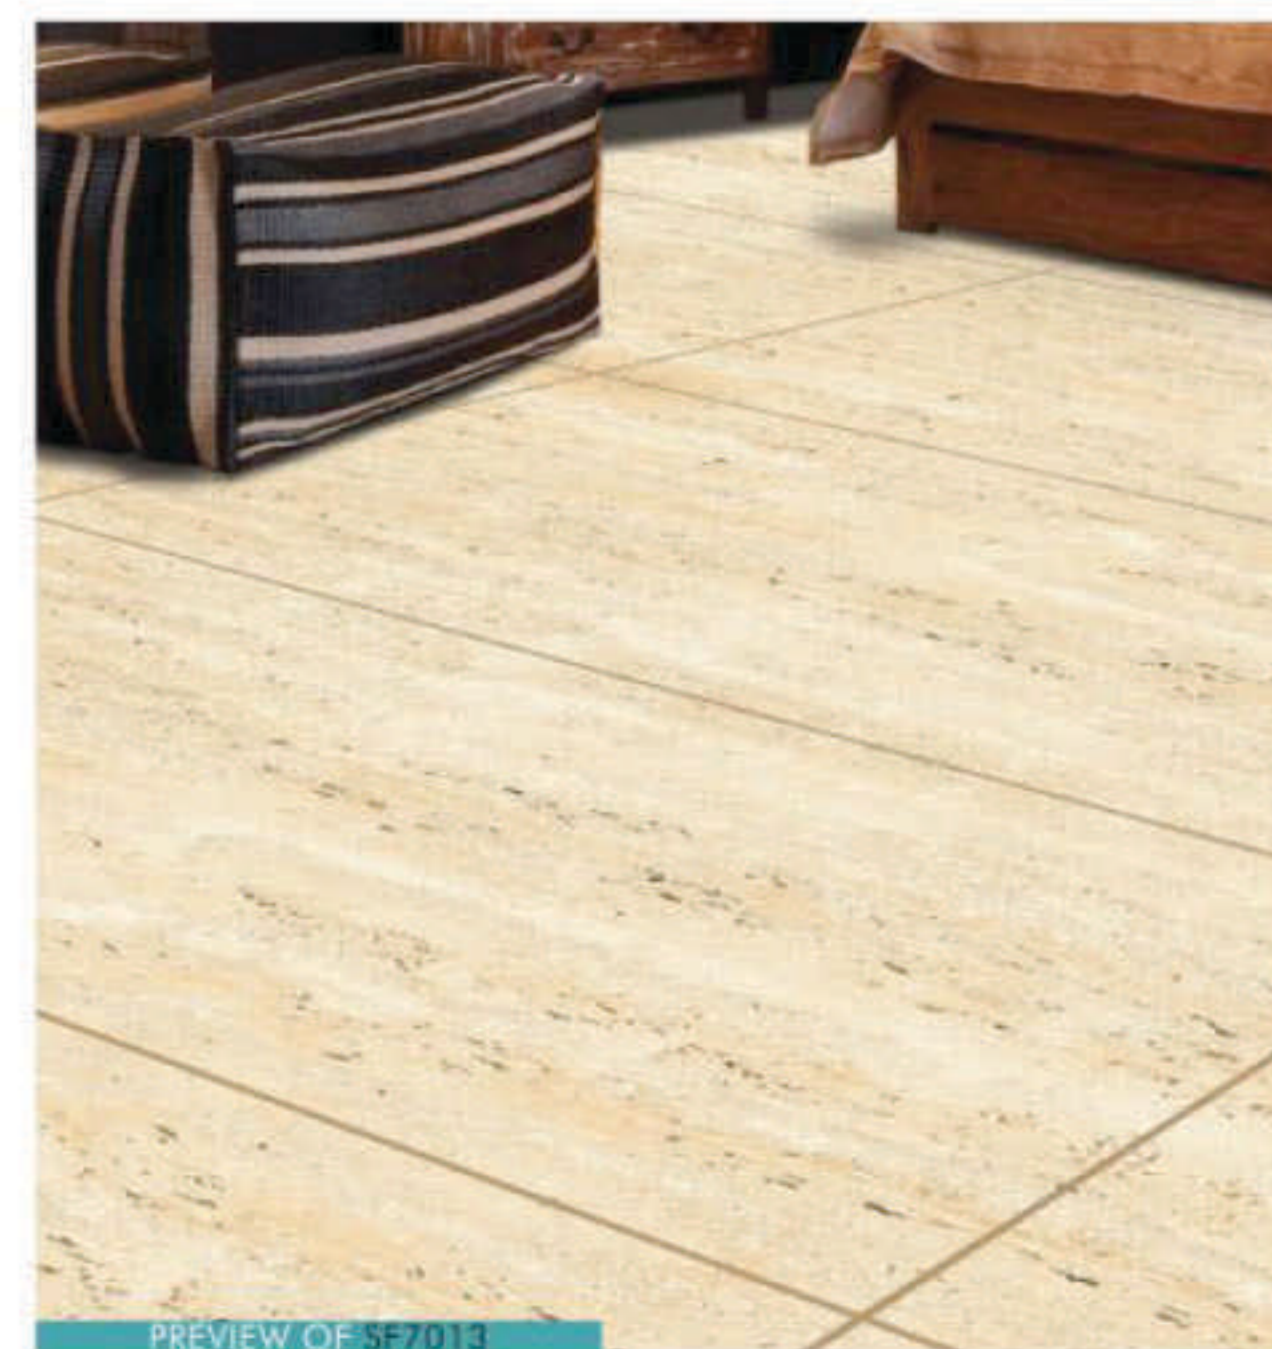

PREVIEW OF SF7013