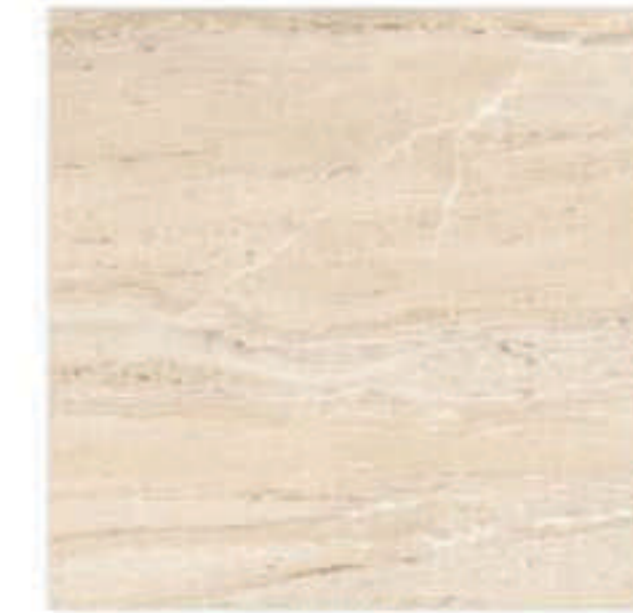

TRAVERTINE DIANO