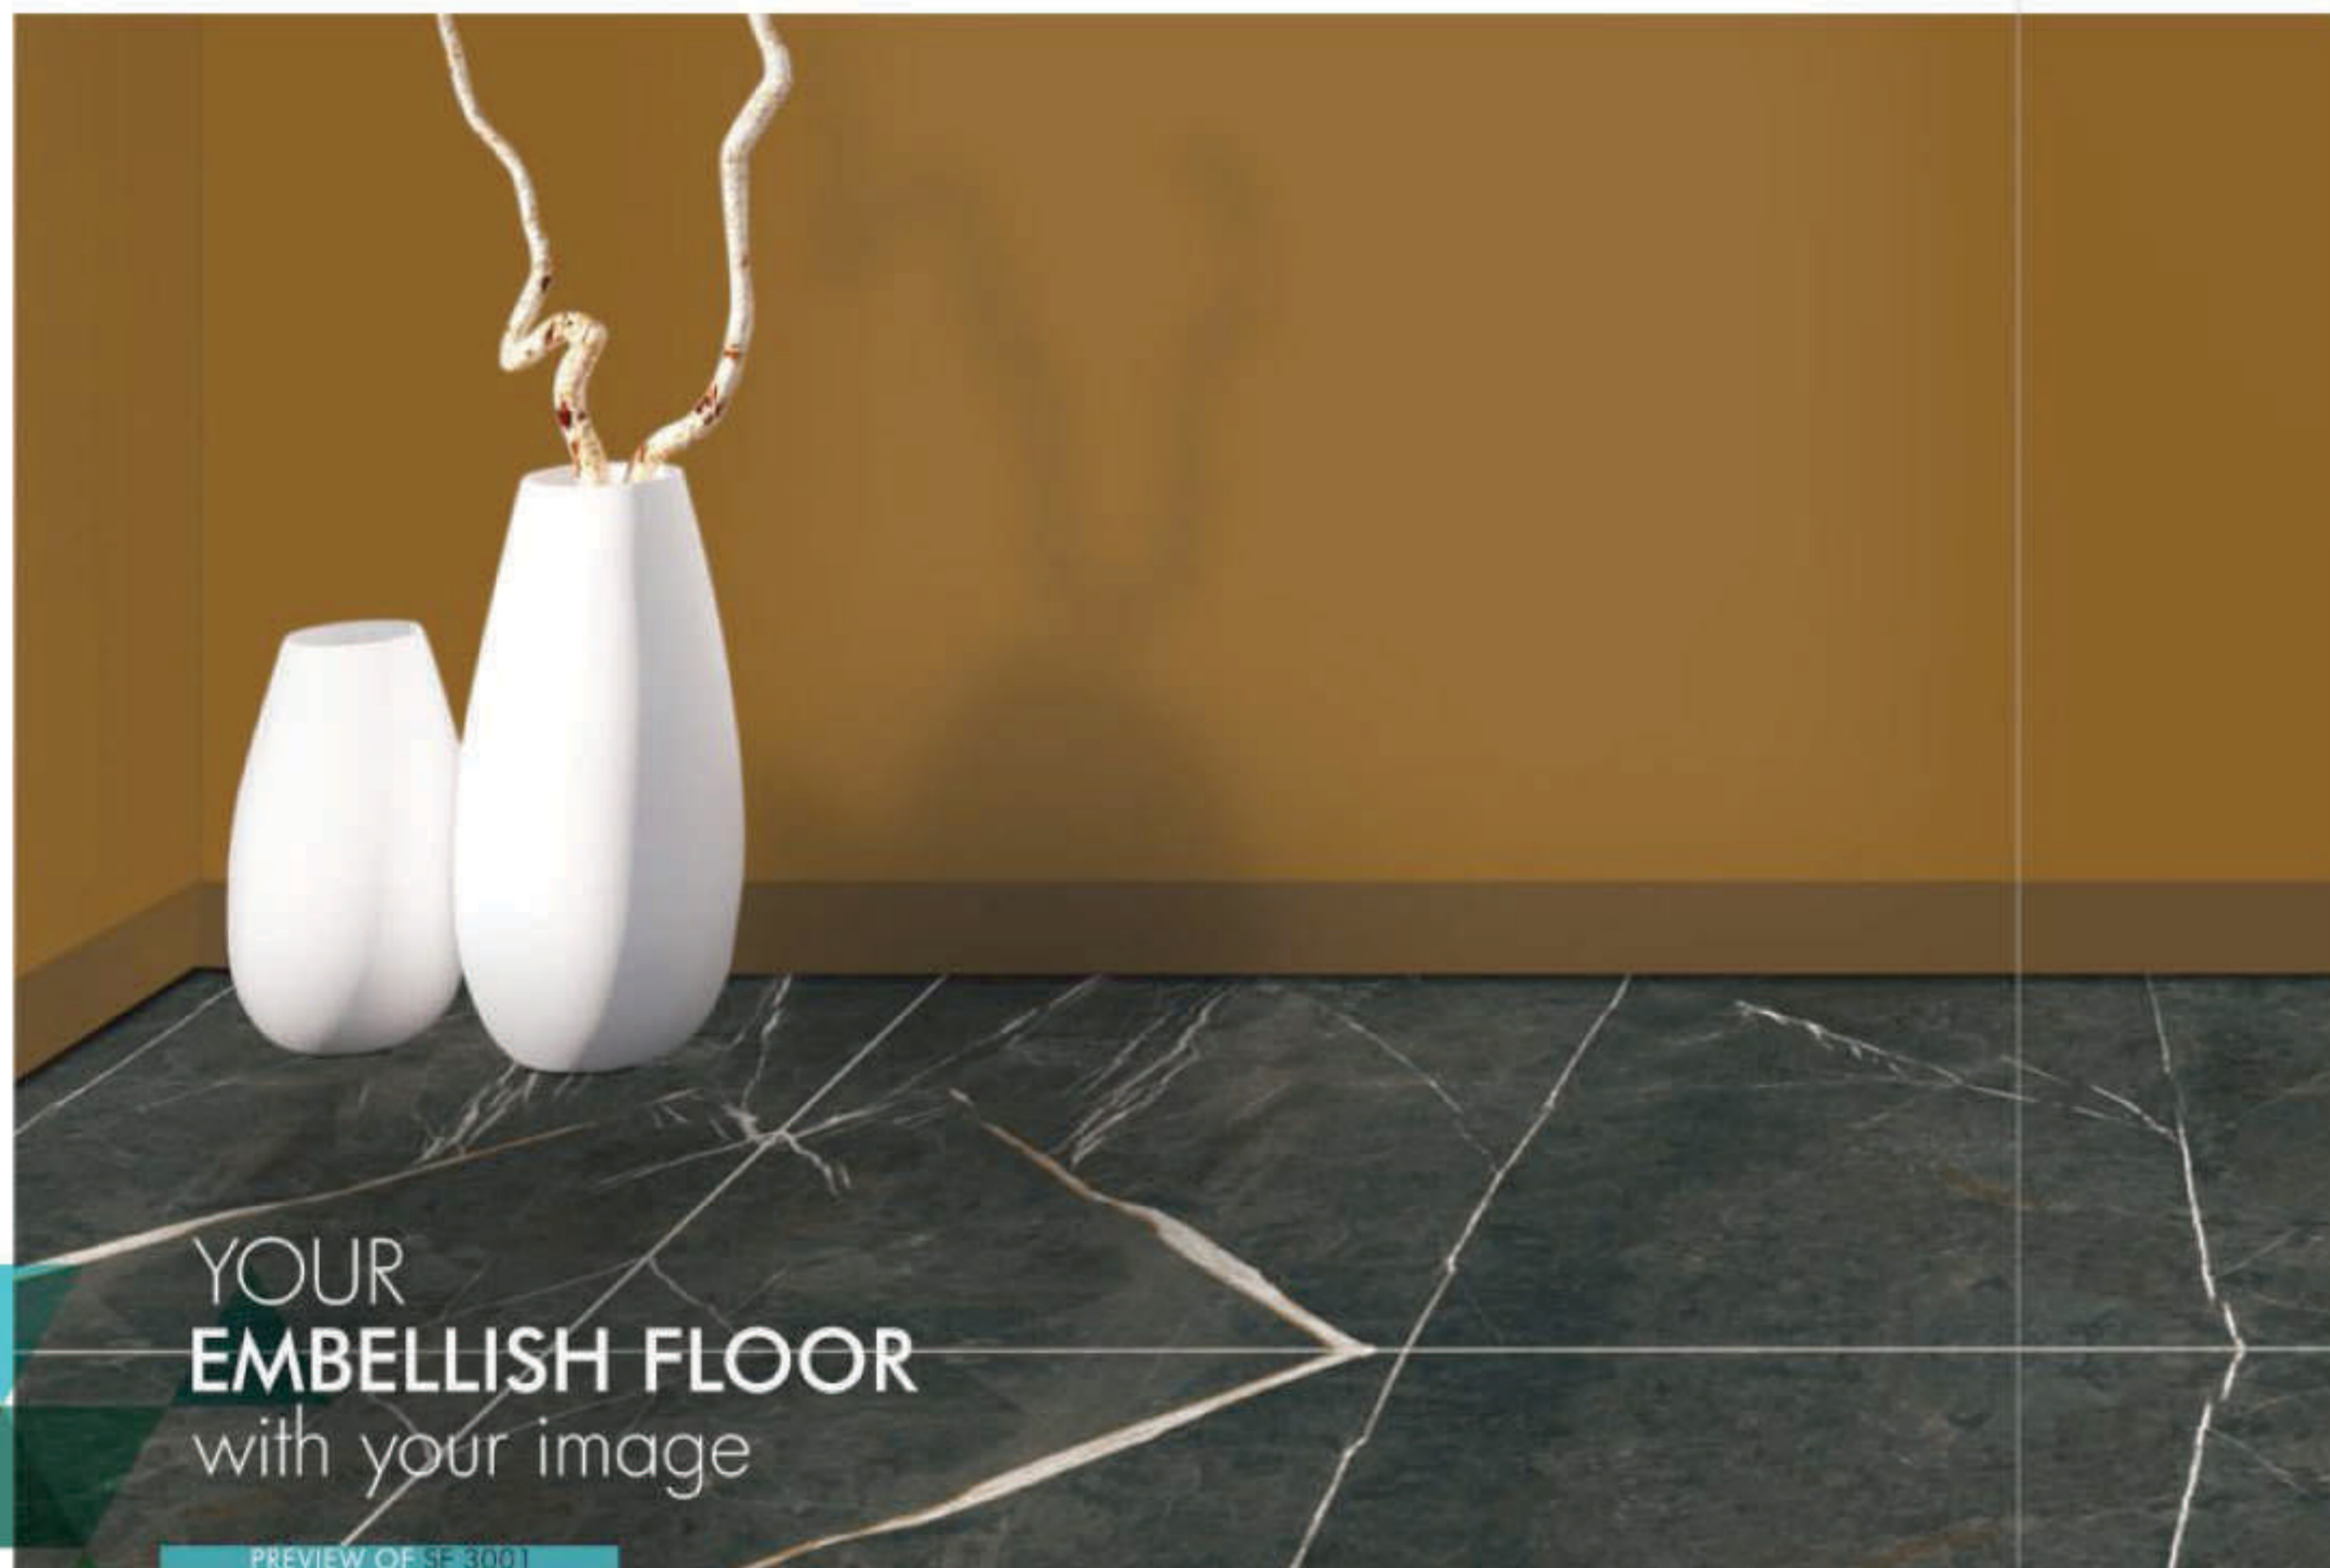

SUGAR FINISH SERIES

DIGITAL VITRIFIED TILES
800 x 1200 mm

SF 3001