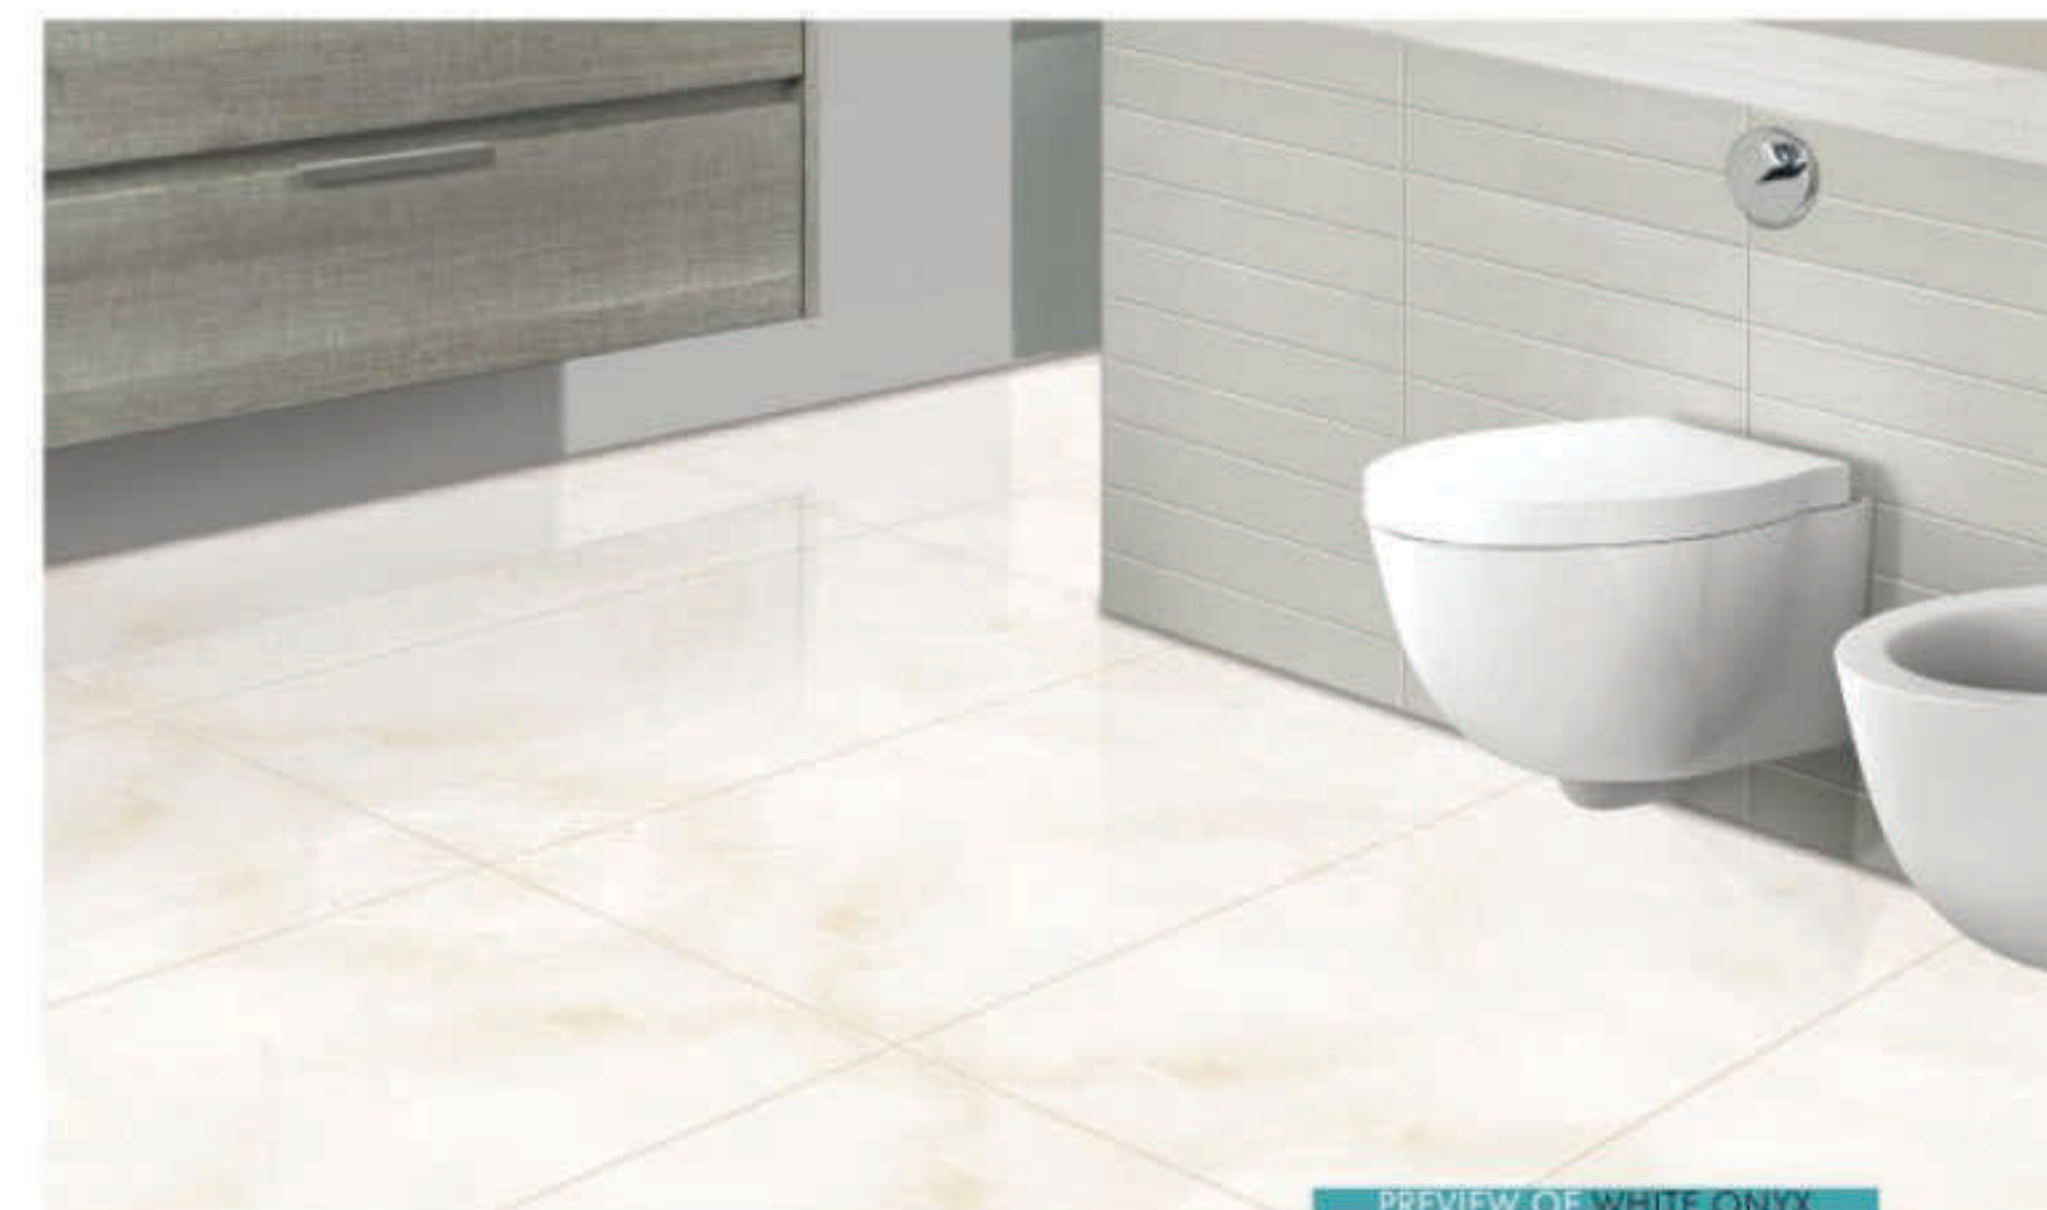

SWIDEN

TITANIUM WHITE

WHITE ONYX

TURKISH DIANO

VOLVO BEIGE

PREVIEW OF WHITE ONYX

YOUR
EMBELLISH FLOOR
 with your image

PREVIEW OF LP126020